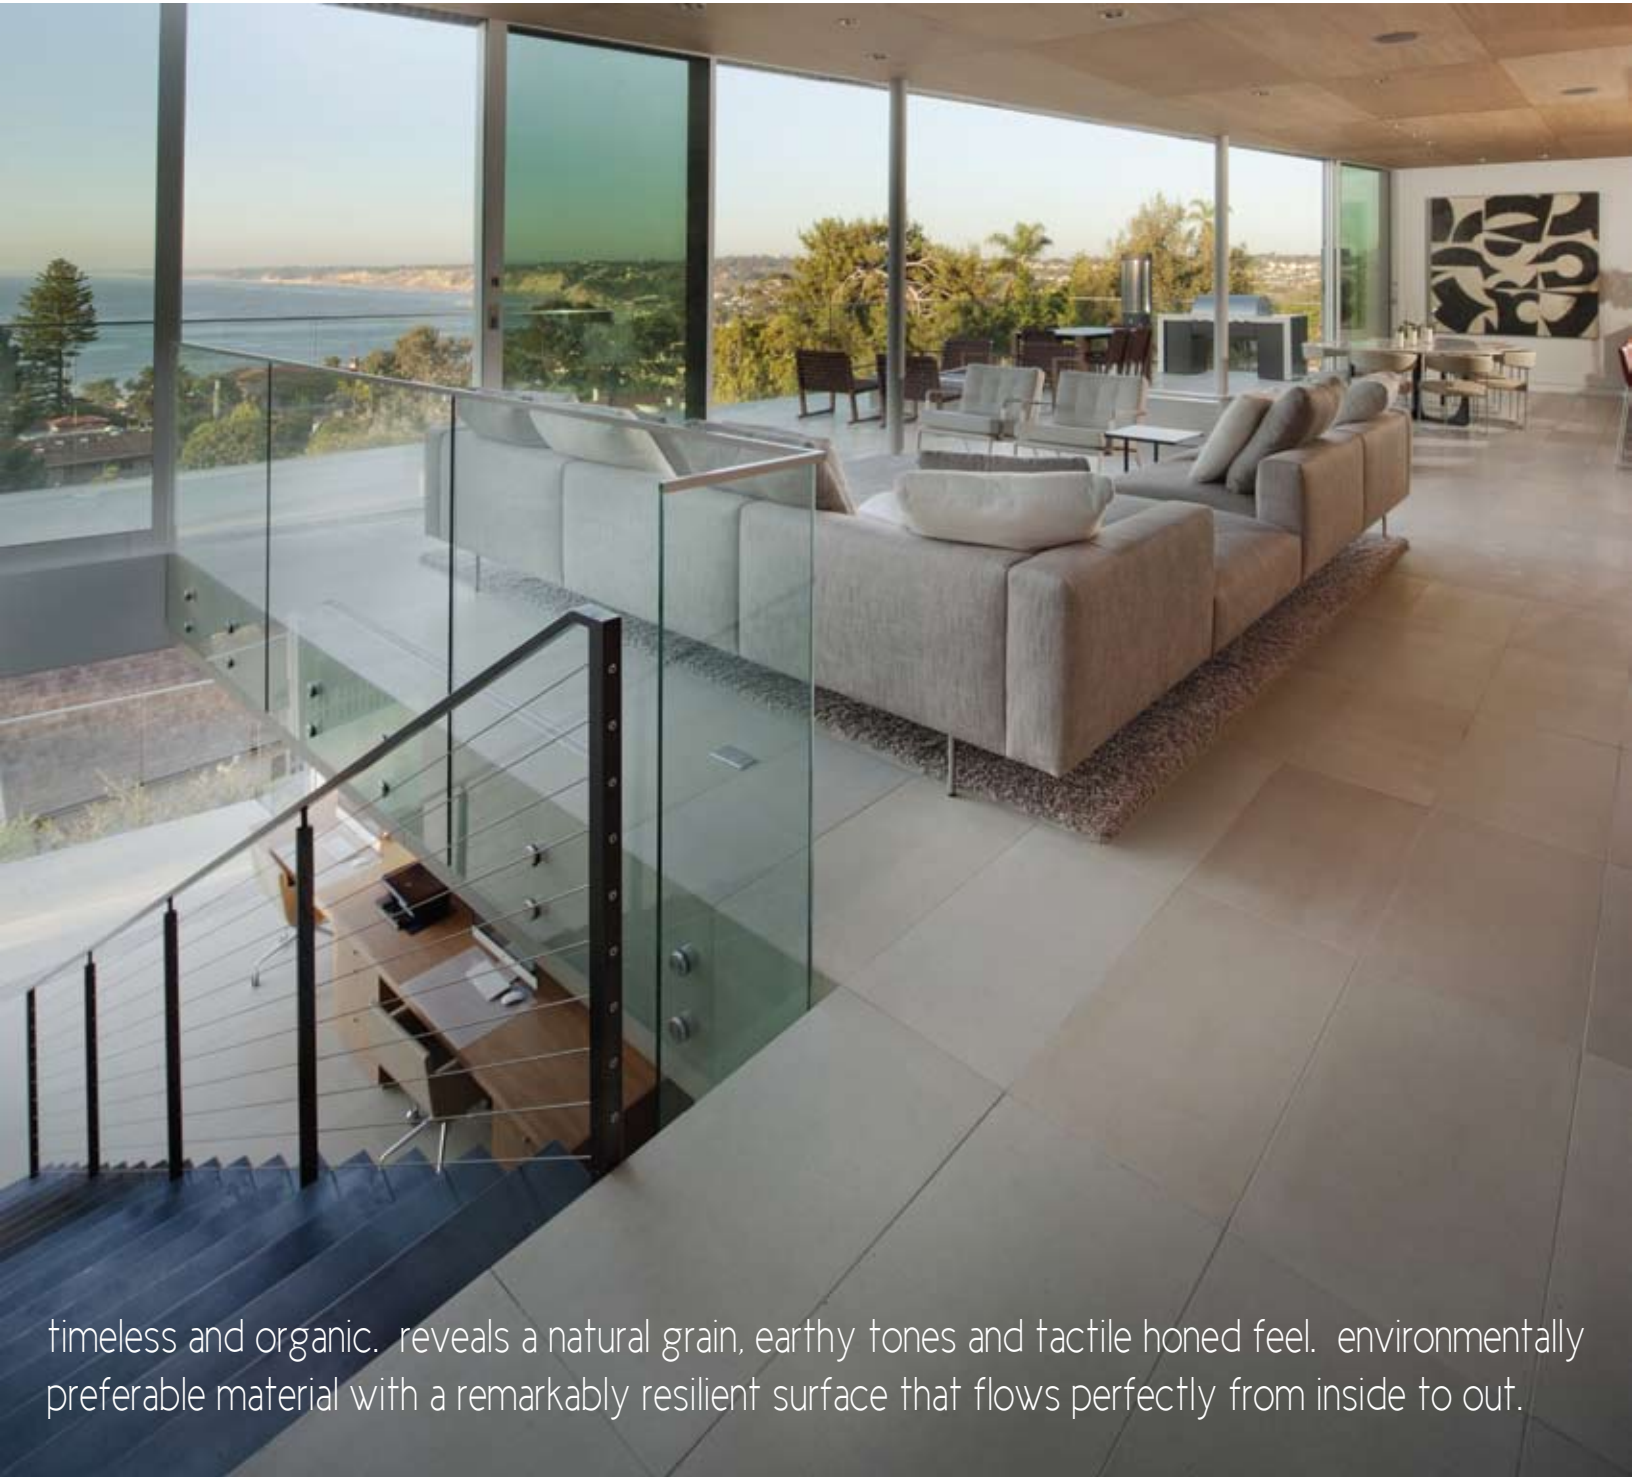

solana

honed concrete tile

timeless and organic. reveals a natural grain, earthy tones and tactile honed feel. environmentally preferable material with a remarkably resilient surface that flows perfectly from inside to out.

fossil

ebony

each tile features natural tonal shifts and variation in exposed grain. solana has a stone-like honed surface for interior and exterior use with a stunning spectrum of colors available exclusively from concrete collaborative.